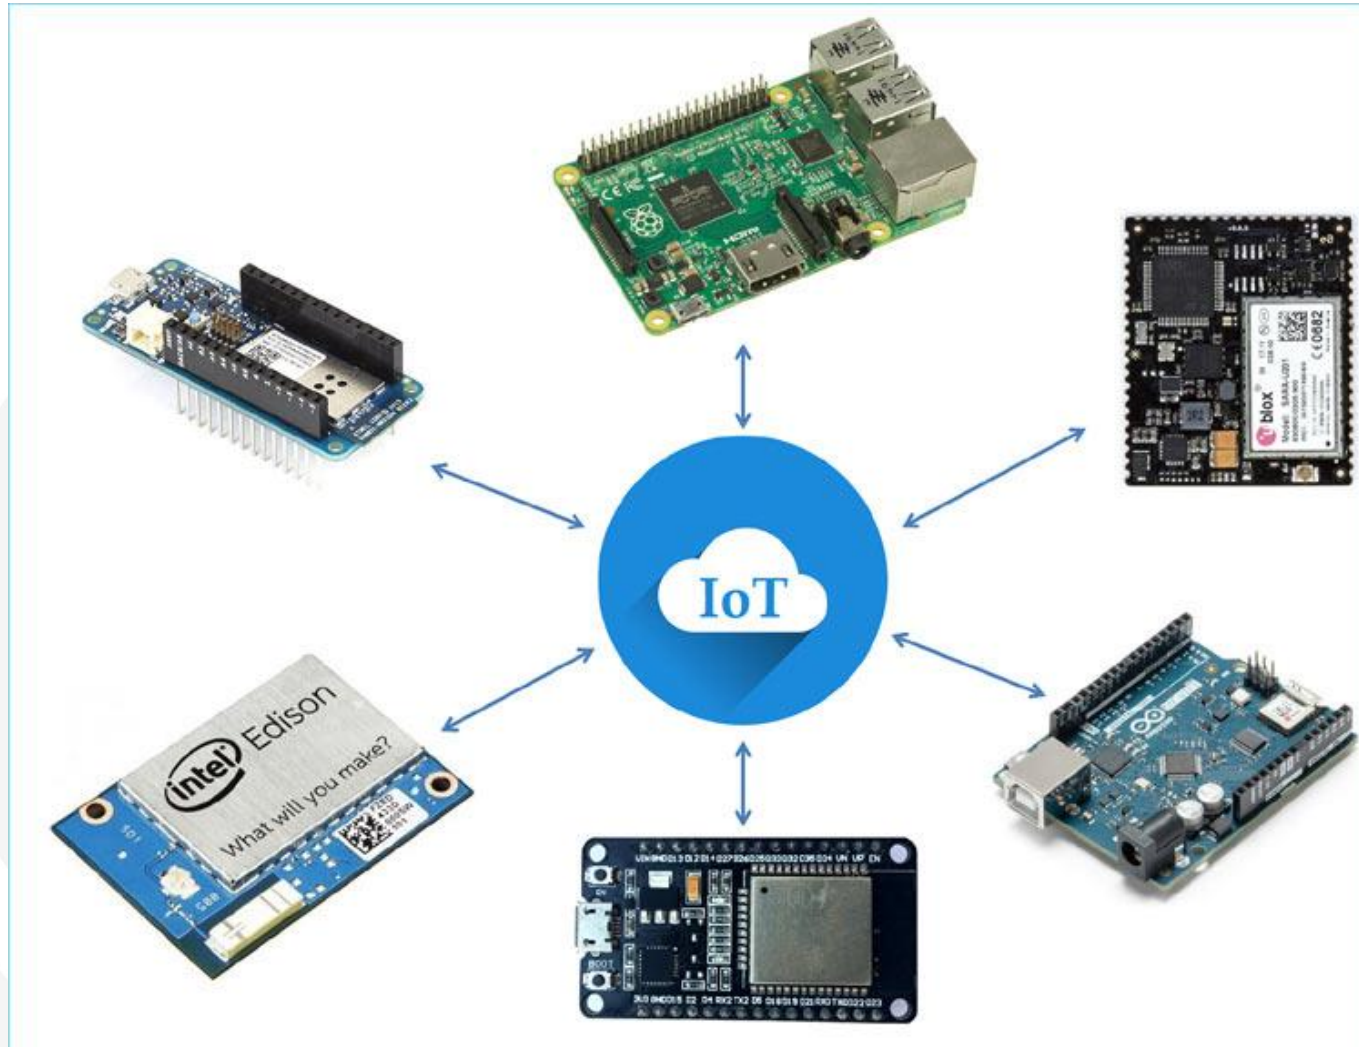

REDEFINING
TECHNOLOGY,
CREATIVELY

IOT Platform Integration

Case Study

Connectivity

sigfox

Devices

Platform Integration

IoTBoard provides you with latest iot technology to integrate your devices connected over various networks and computing systems. IoTBoard helps you integrate your strategies with the existing landscape to find better insights that are aligned with your business goals.

IOTBoard Key Features

- Platform Agnostic
- Easy addition of new devices
- Standard Protocols for Interfacing
- Connectivity
- Device Management
- Data Configuration

How it Works?

IoTboard comes with built in platform integration which allows our team to configure and deploy IoTboard quickly and in diverse environments. The breadth of features and support of diverse protocols, connectivity options eases the operational task of getting up and running relatively easily.